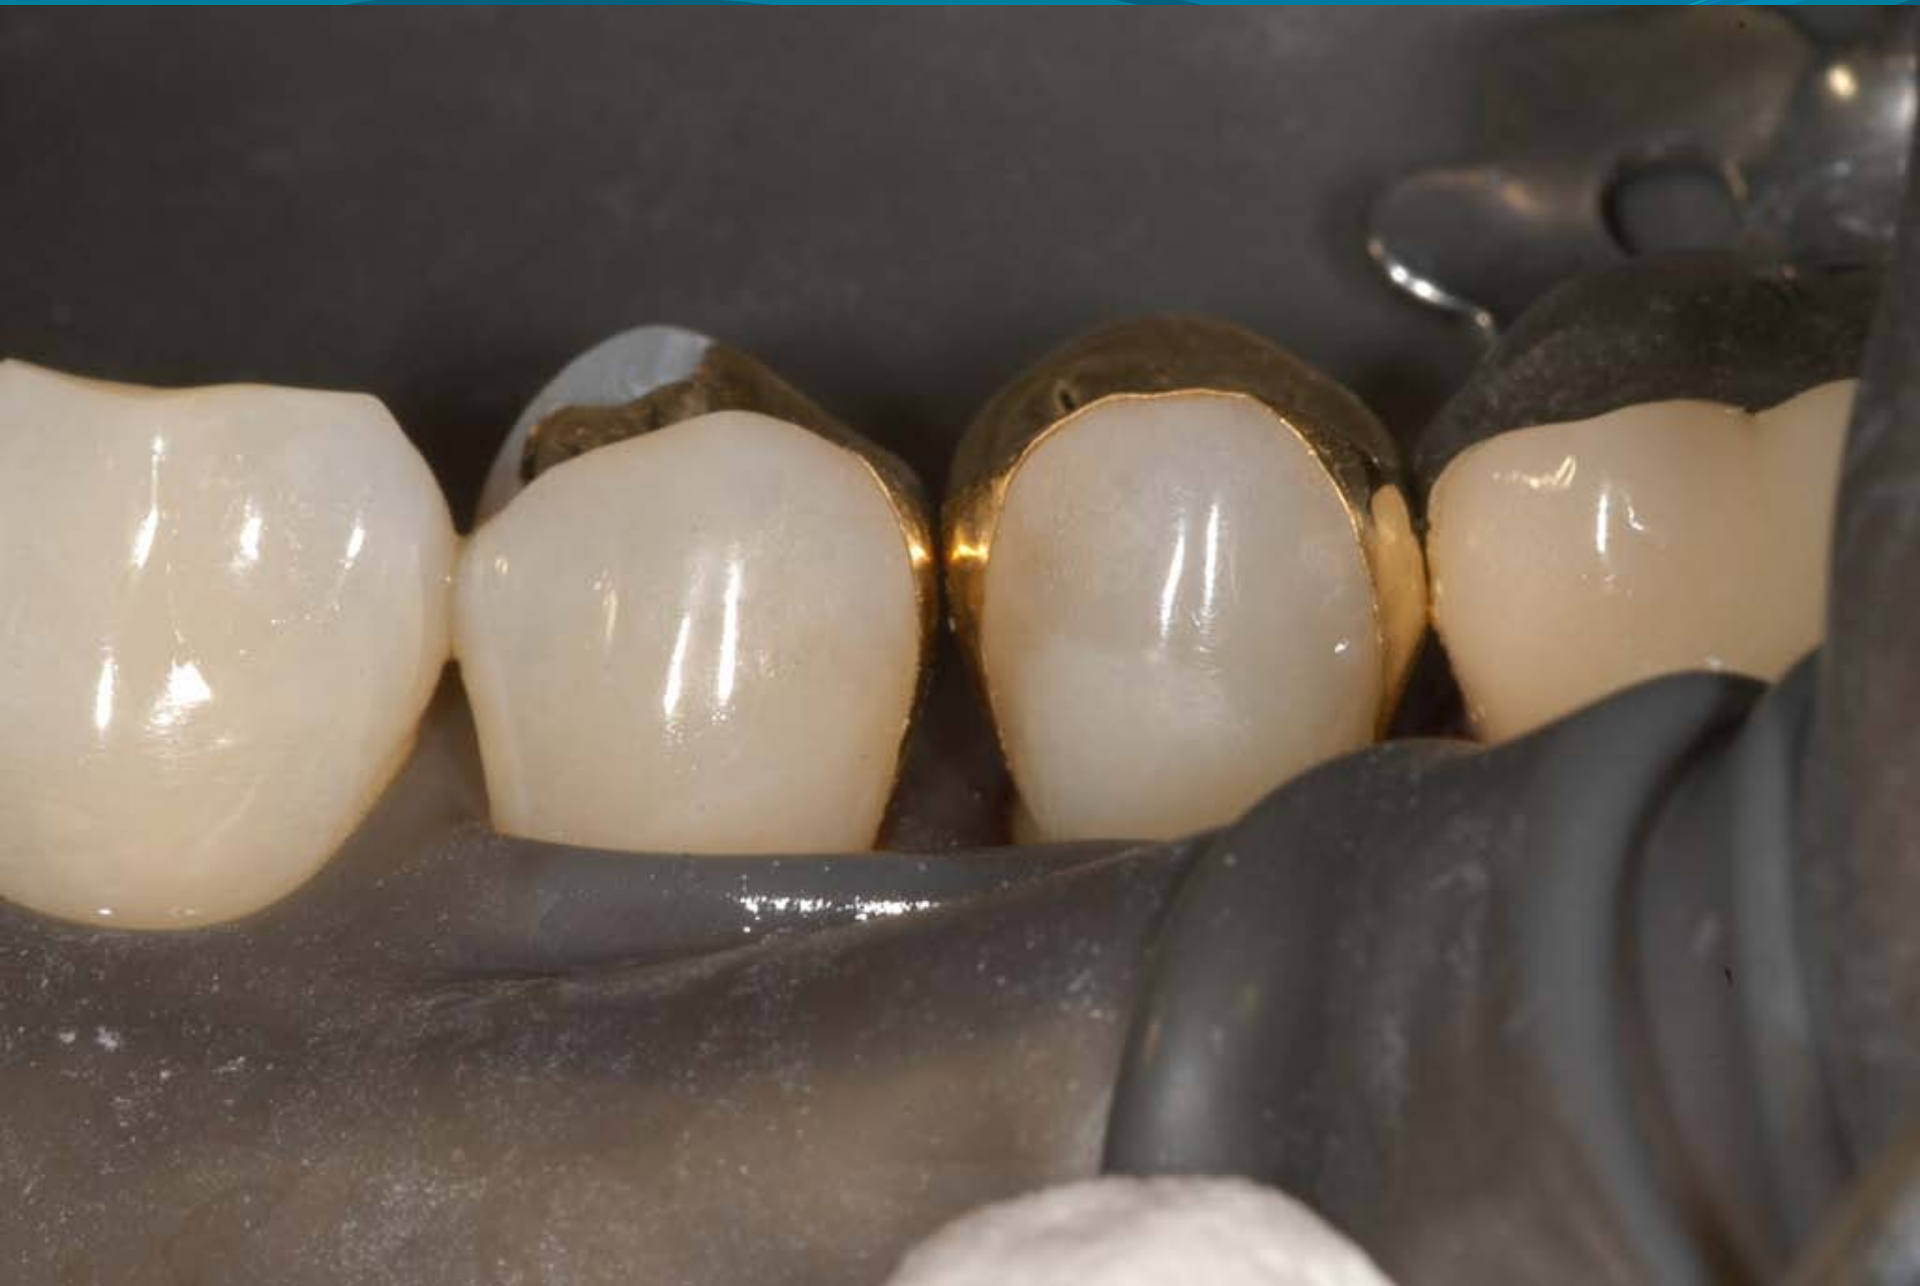

Tucker Gold Study Club

12-12-2011

Dr. Chang

Dr. Bollerman

Dr. Hagedorn

Dr. Nevin

The background is a solid teal color. At the top, there are several wavy, overlapping lines in shades of teal and light blue, creating a decorative header effect.

Dr. Starr

Dr. Lee

Dr. Klingensmith

Dr. Smith