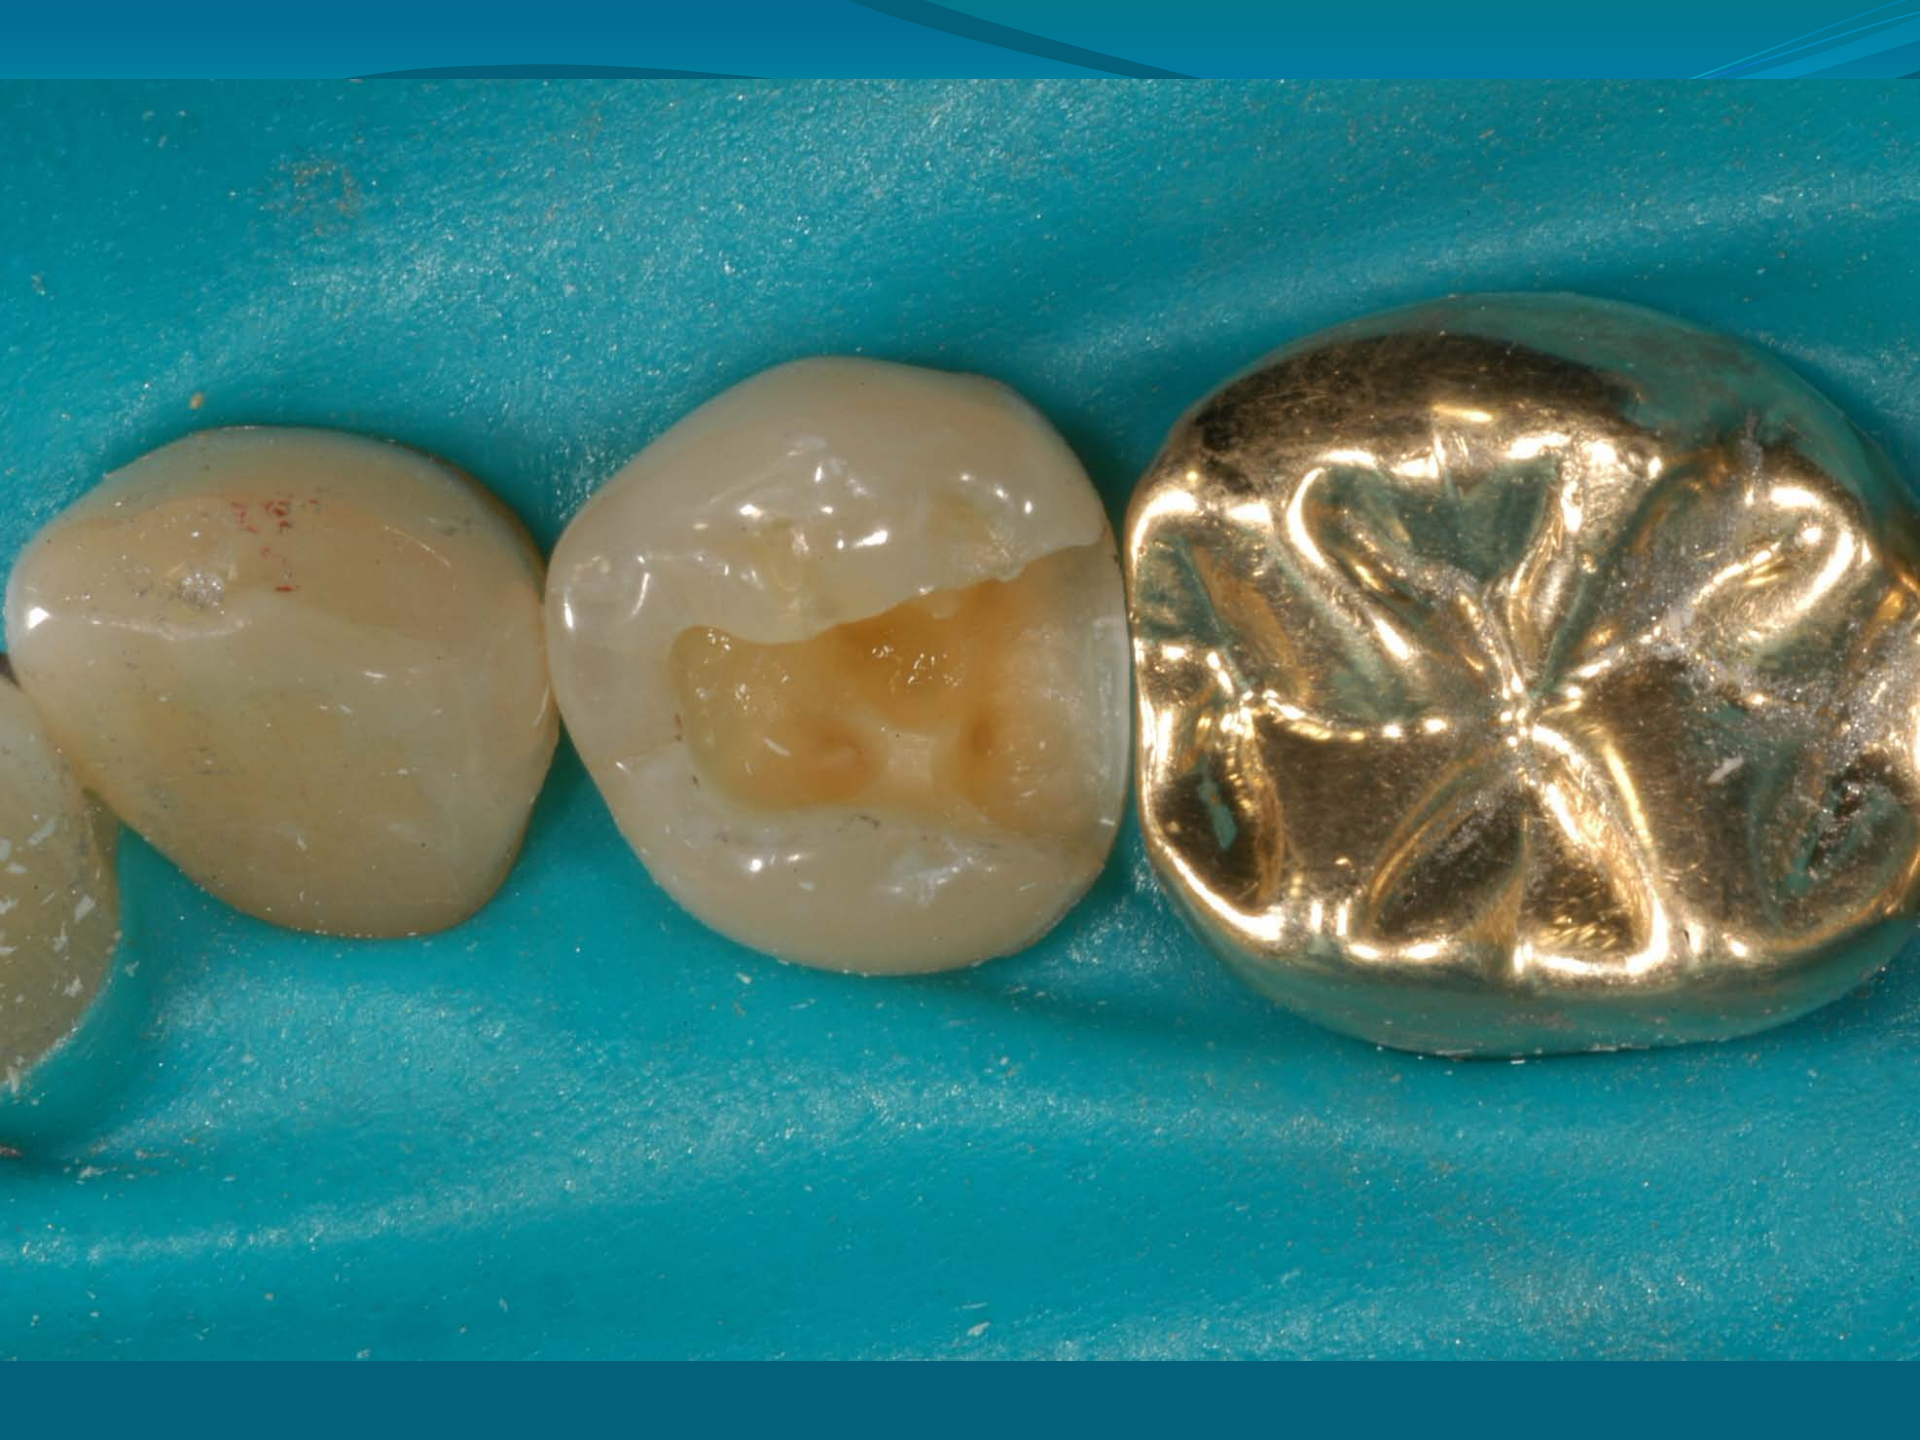

# Tucker Gold Study Club

9-12-2011

**Dr. Bollerman**

**Dr. Hagedorn**

**Dr. Chang**

**Dr. Murat**

**Dr. Nevin**

**Dr. Manabe**

**Dr. Klingensmith**

The background is a solid blue color. At the top, there are several wavy, overlapping lines in shades of blue and teal, creating a decorative header effect.

**Dr. Kiley**

The background is a solid teal color. At the top, there are several wavy, overlapping lines in shades of teal and light blue, creating a decorative header effect.

**Dr. Starr**