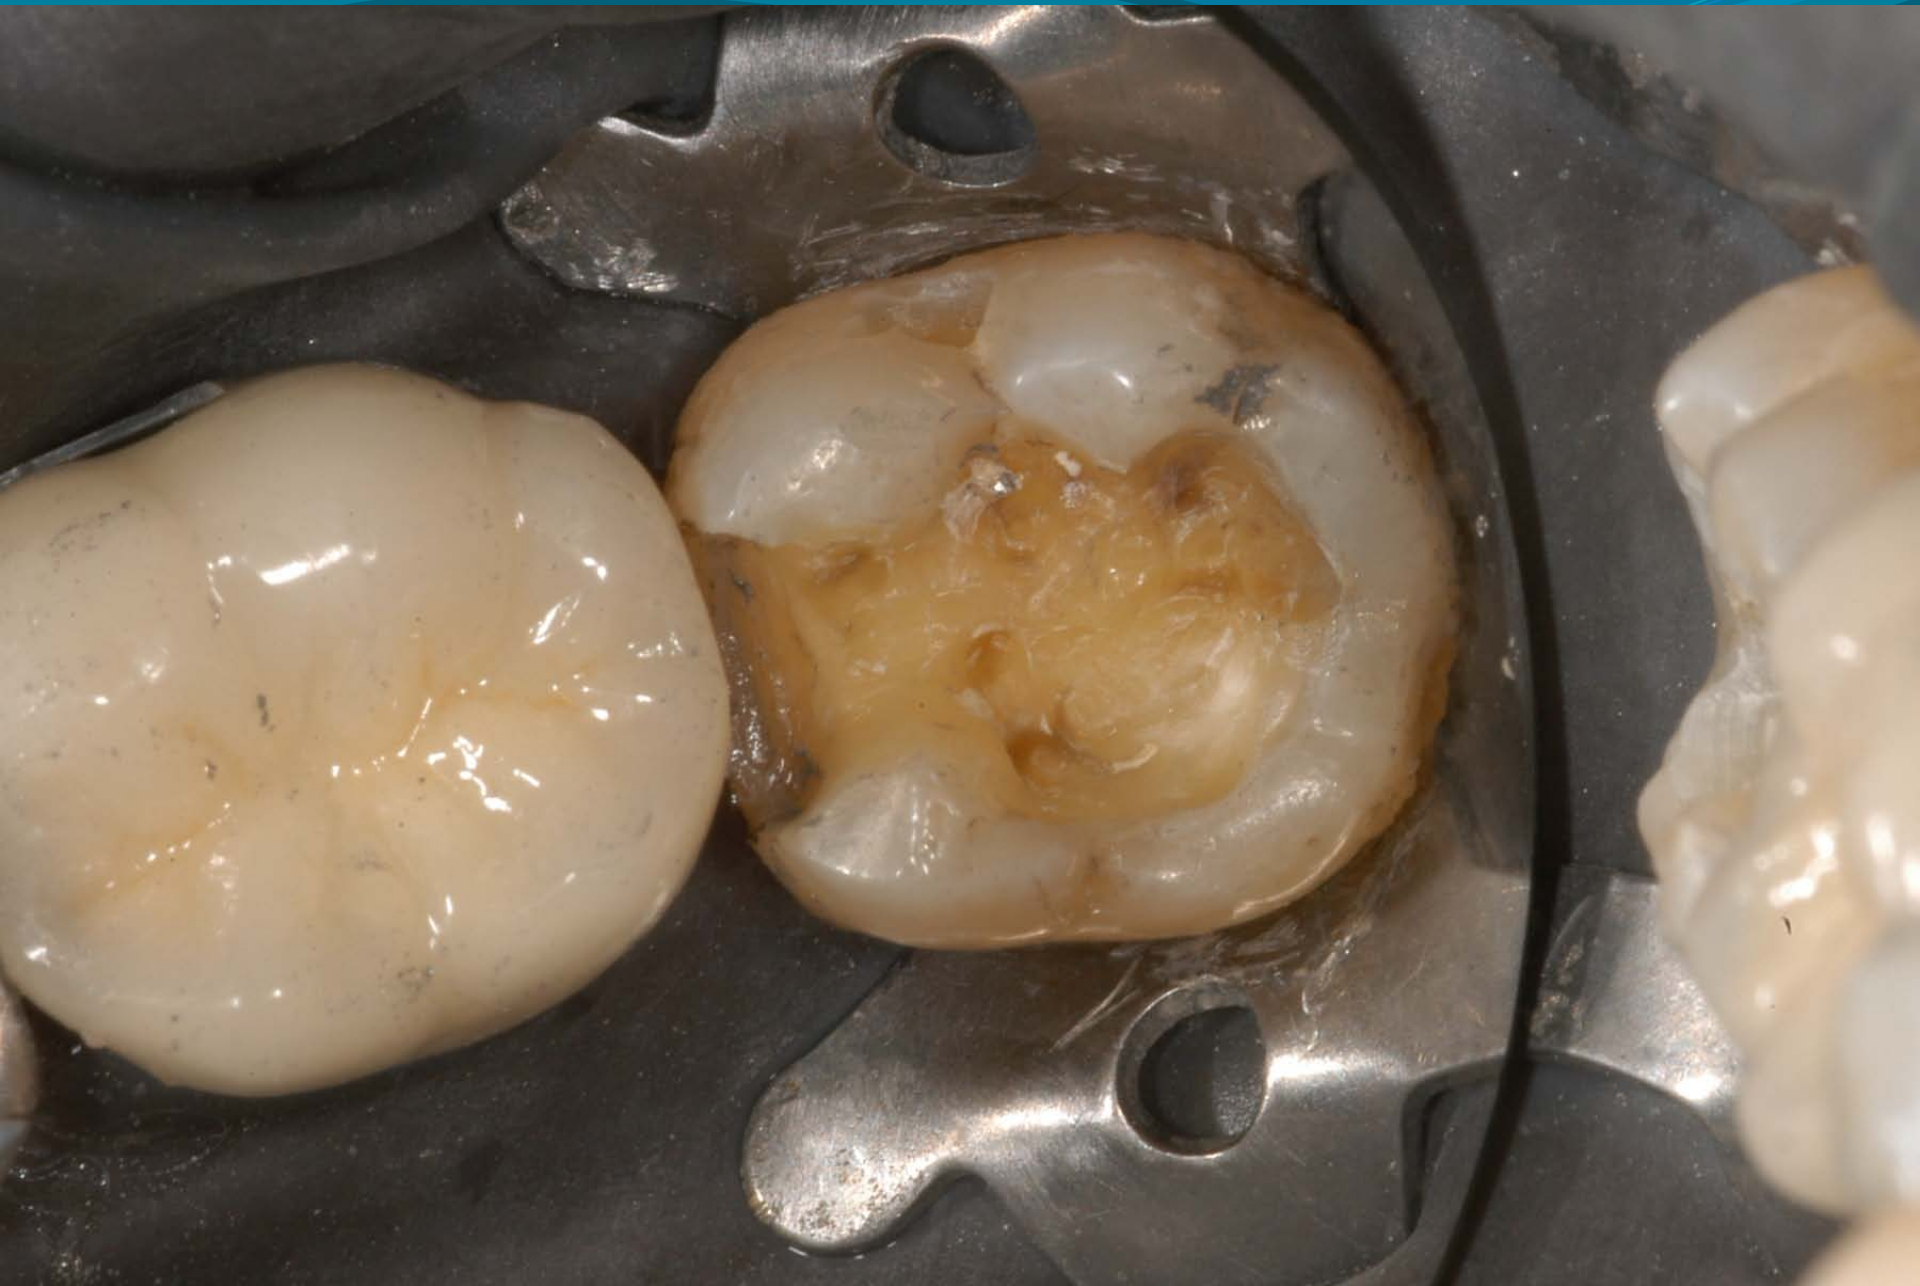

# Tucker Gold Study Club

9-12-2011

**Dr. Bollerman**

**Dr. Hagedorn**

**Dr. Chang**

**Dr. Murat**

**Dr. Nevin**

**Dr. Manabe**

**Dr. Klingensmith**

The background is a solid blue color. At the top, there are several wavy, overlapping lines in shades of blue and teal, creating a decorative header effect.

**Dr. Kiley**

The background is a solid teal color. At the top, there are several wavy, overlapping lines in shades of teal and light blue, creating a decorative header effect.

**Dr. Starr**