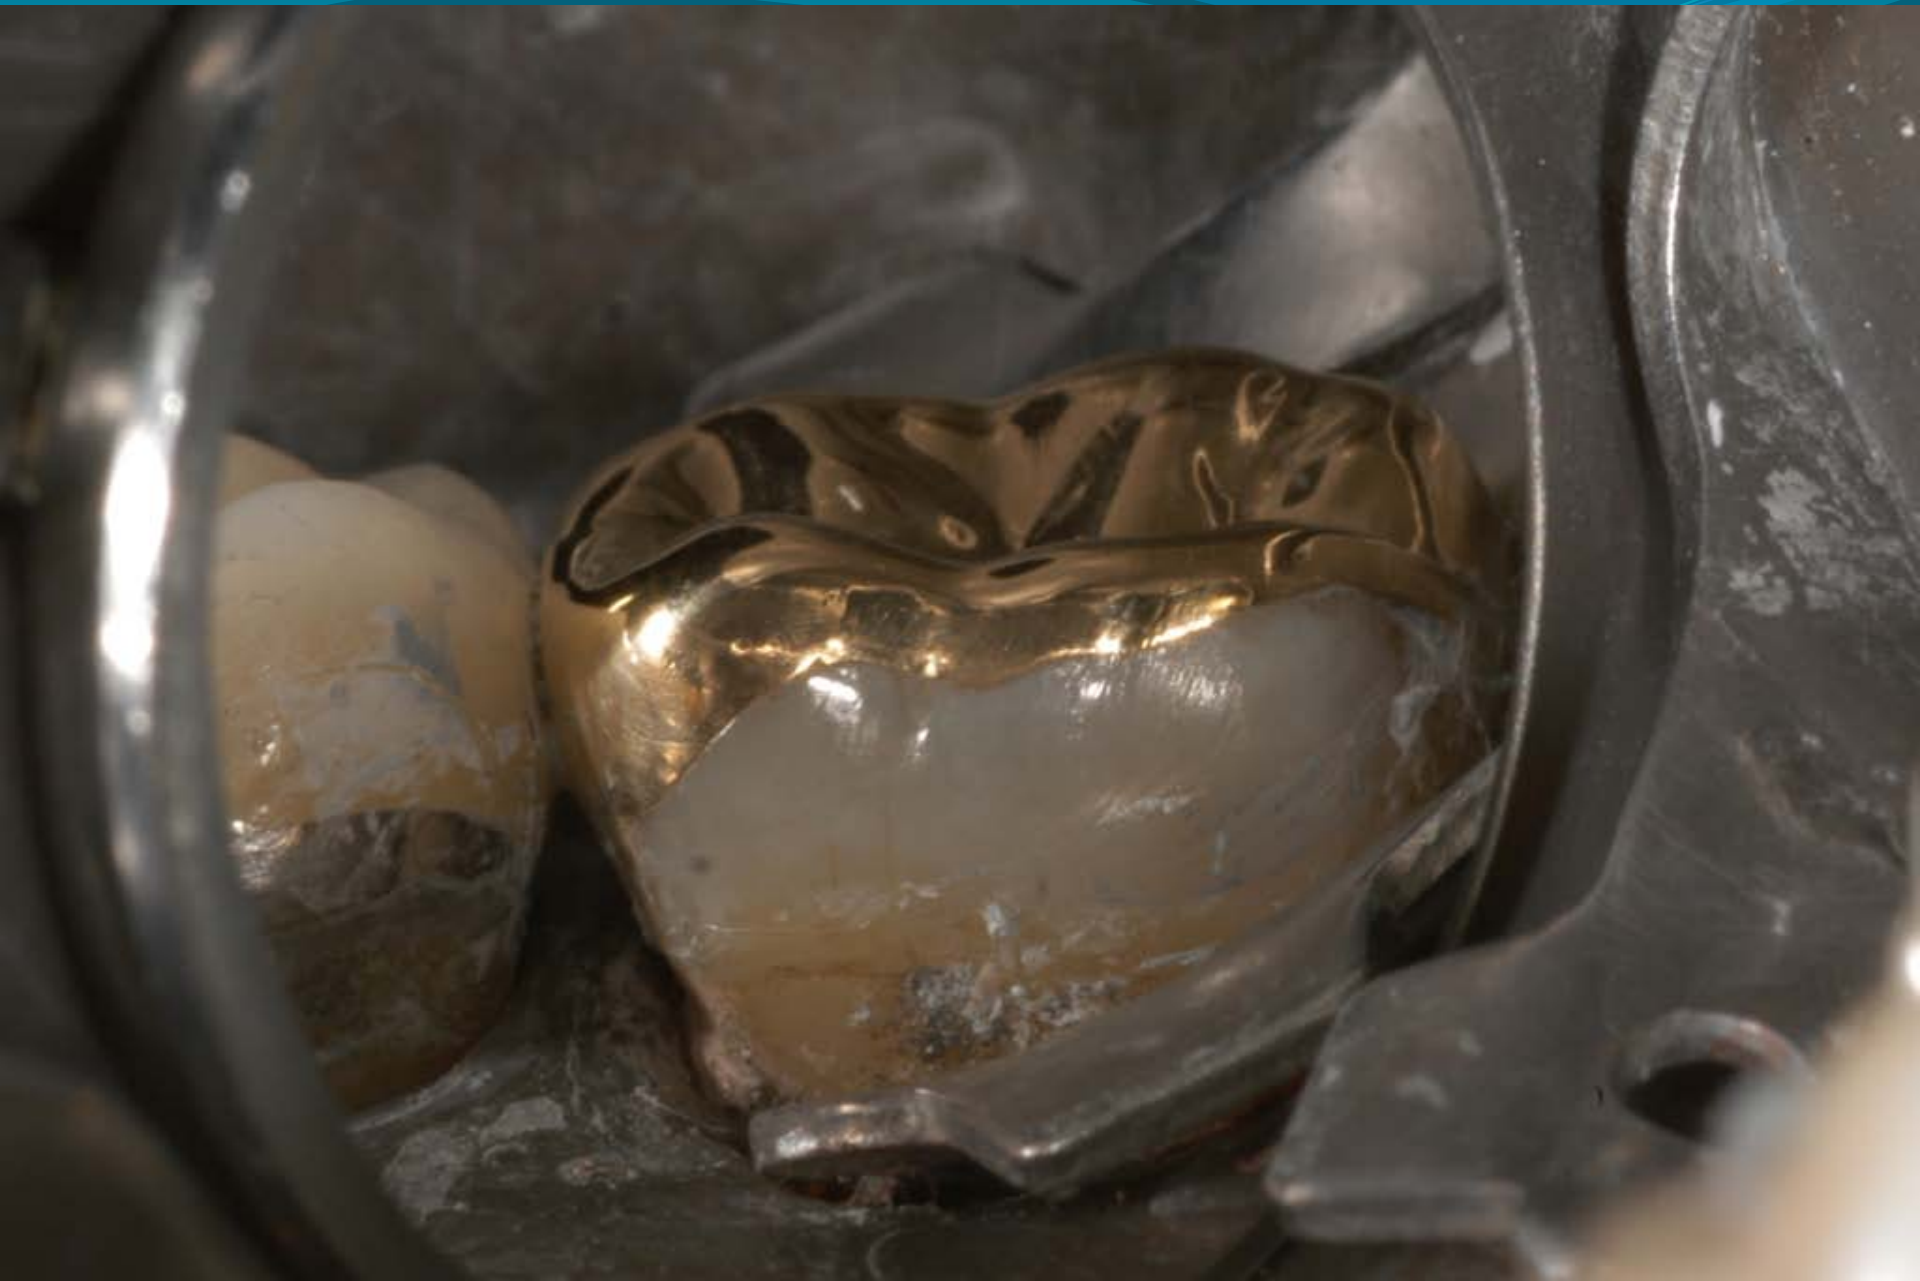

Tucker Gold Study Club

11-14-2011

Dr. Manabe

Dr. Nevin

Dr. Klingensmith

Dr. Chang

Dr. Kiley

Dr. Bollerman

Dr. Hagedorn

The background is a solid teal color. At the top, there are several wavy, overlapping lines in shades of teal and light blue, creating a decorative header effect.

Dr. Starr

The background is a solid blue color. At the top, there are several wavy, overlapping lines in shades of blue and cyan, creating a decorative header effect.